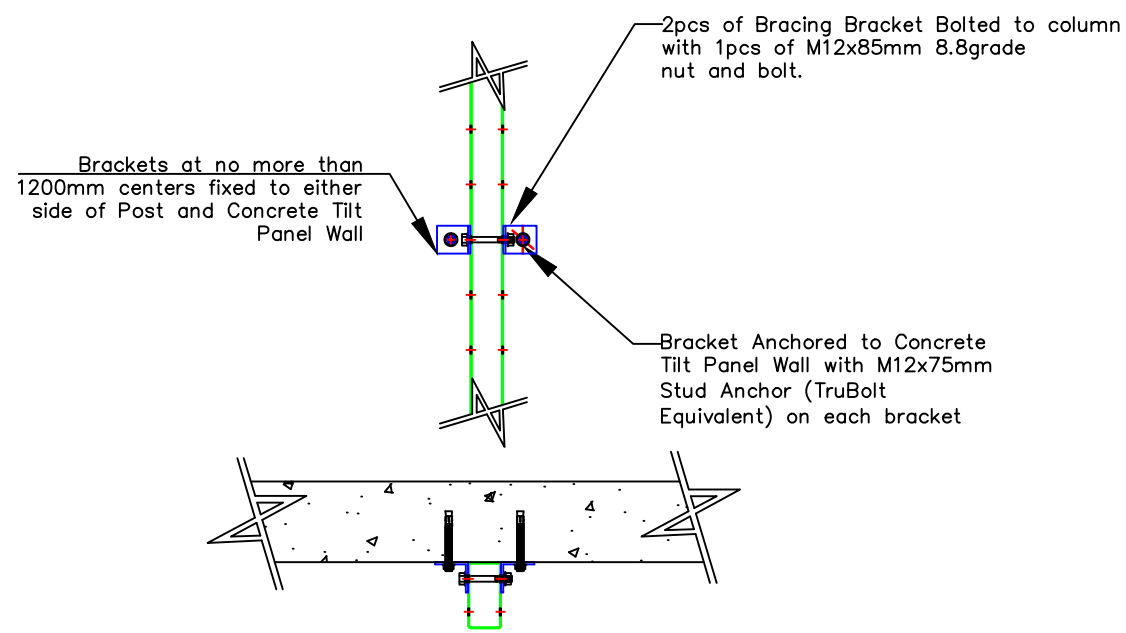

Install Drawings B120 Wall Mount

Wall Connection

Arm Connection

Retaining Pin

Dividing Pin

Head Office - Western Australia

11-13 Colin Jamieson Dr, Welshpool WA 6106
info@rackmanaustralia.com.au
1300 722 626

Scale: N.T.S.

Customer: Rackman Australia

Date:

Size:

View:

Drawing#

Install Instructions

B120 Extra Light Duty Install