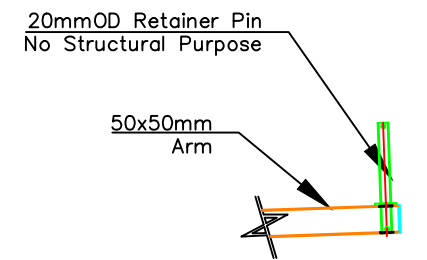

Install Drawings B120 Wall Mount

Wall Connection

Arm Connection

Retaining Pin

Dividing Pin

Head Office - Western Australia

11-13 Colin Jamieson Dr, Welshpool WA 6106
info@rackmanaustralia.com.au
1300 722 626