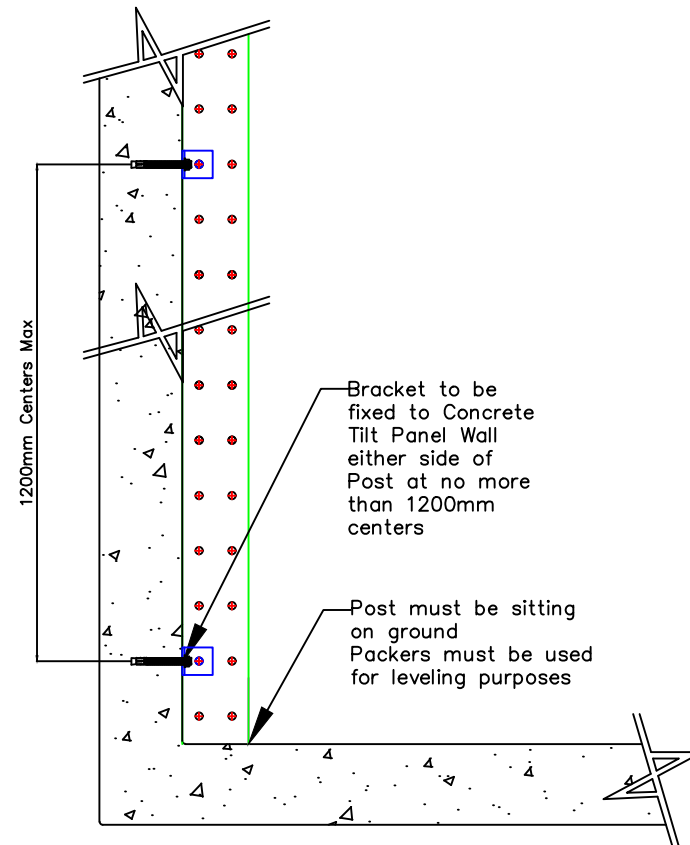

Install Drawings B120 Wall Mount

Wall Connection

Arm Connection

Retaining Pin

Dividing Pin

Head Office - Western Australia

11-13 Colin Jamieson Dr, Welshpool WA 6106
info@rackmanaustralia.com.au
1300 722 626

Scale: N.T.S.

Customer: Rackman Australia

Date:

Size:

View:

Drawing#

Install Instructions

B120 Extra Light Duty Install