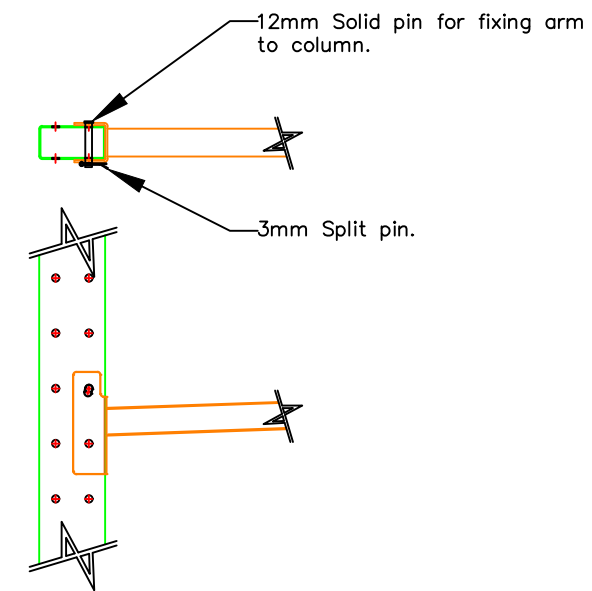

Install Drawings B120 Wall Mount

Wall Connection

Arm Connection

Retaining Pin

Dividing Pin

Head Office - Western Australia

11-13 Colin Jamieson Dr, Welshpool WA 6106
info@rackmanaustralia.com.au
1300 722 626

Scale: N.T.S.

Customer: Rackman Australia

Date:

Size:

View:

Drawing#

Install Instructions

B120 Extra Light Duty Install