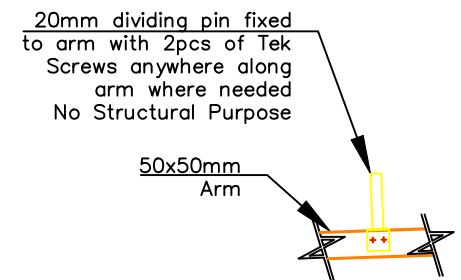

Install Drawings B120 Wall Mount

Wall Connection

Arm Connection

Retaining Pin

Dividing Pin

Head Office - Western Australia

11-13 Colin Jamieson Dr, Welshpool WA 6106
info@rackmanaustralia.com.au
1300 722 626