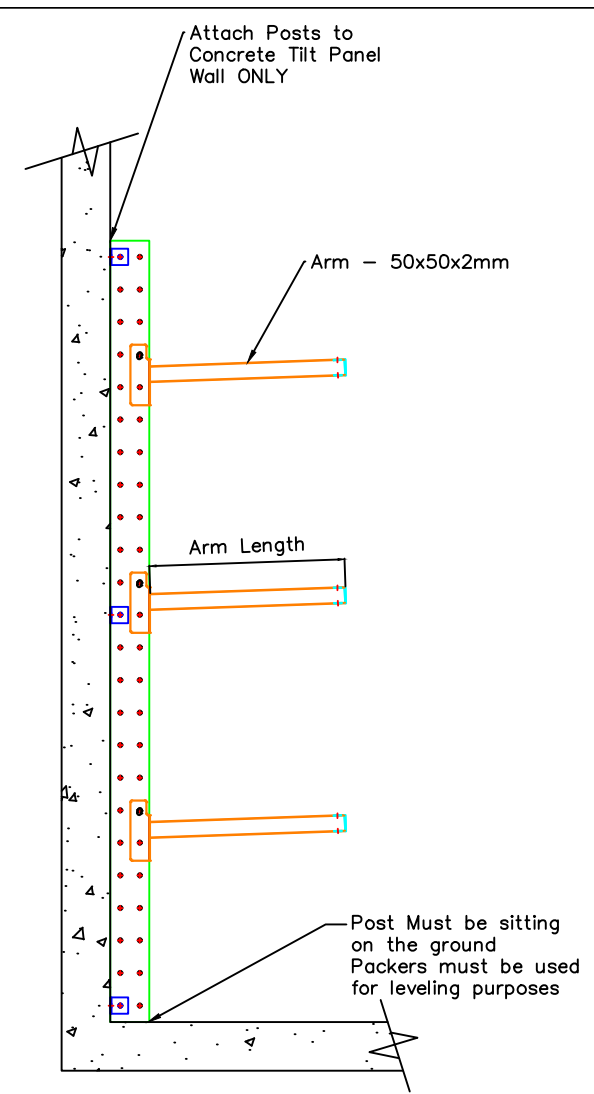

Install Drawings B120 Wall Mount

Wall Connection

Arm Connection

Retaining Pin

Dividing Pin

Head Office - Western Australia

11-13 Colin Jamieson Dr, Welshpool WA 6106
info@rackmanaustralia.com.au
1300 722 626

Scale: N.T.S.

Customer: Rackman Australia

Date:

Size:

View:

Drawing#

Install Instructions

B120 Extra Light Duty Install