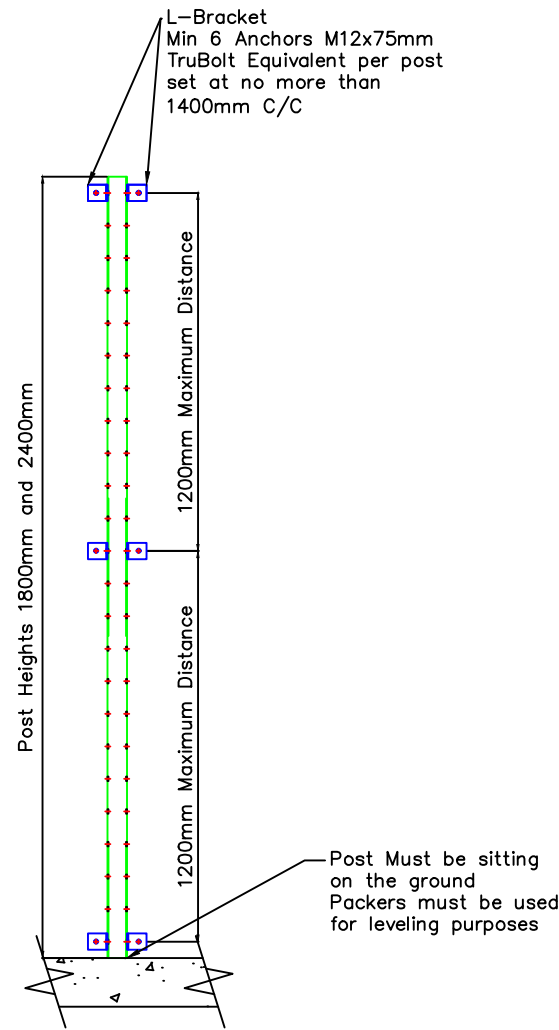

Install Drawings B120 Wall Mount

Wall Connection

Arm Connection

Retaining Pin

Dividing Pin

Head Office - Western Australia

11-13 Colin Jamieson Dr, Welshpool WA 6106
info@rackmanaustralia.com.au
1300 722 626

Scale: N.T.S.

Customer: Rackman Australia

Date:

Size:

View:

Drawing#

Install Instructions

B120 Extra Light Duty Install

Address: