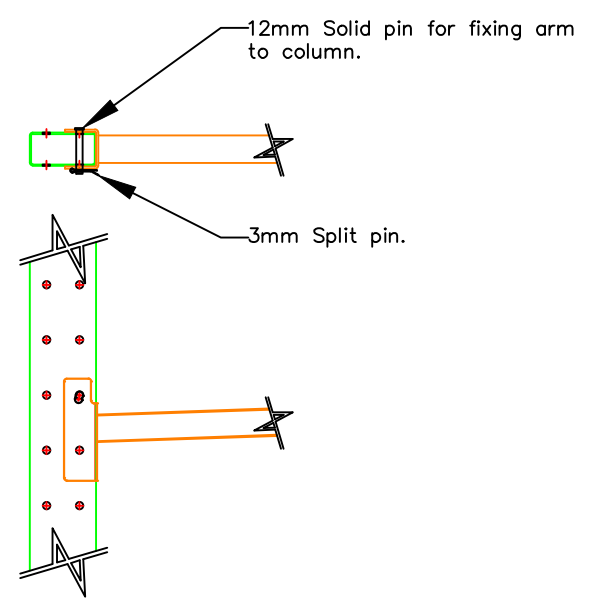

Install Drawings – B120

Free Standing

Column & Base Connection

Arm Connection

Brace Connection

Head Office - Western Australia
 11-13 Colin Jamieson Dr, Welshpool WA 6106
 info@rackmanaustalia.com.au
 1300 722 626

Customer:	Rackman Australia
Date:	
Size:	
View:	Install Instructions – Braced
Drawing#	B120 Extra Light Duty Install

Address: