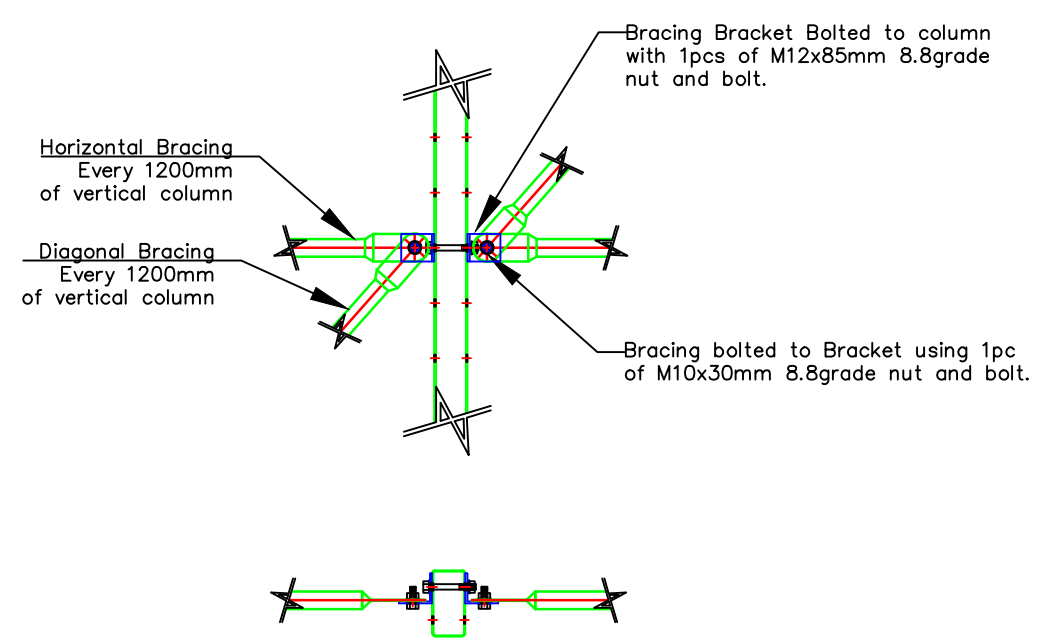

Install Drawings – B120

Free Standing

Column & Base Connection

Arm Connection

Brace Connection

Head Office - Western Australia
 11-13 Colin Jamieson Dr, Welshpool WA 6106
 info@rackmanaustalia.com.au
 1300 722 626

Customer:	Rackman Australia
Date:	
Size:	
View:	Install Instructions – Braced
Drawing#	B120 Extra Light Duty Install

Address: