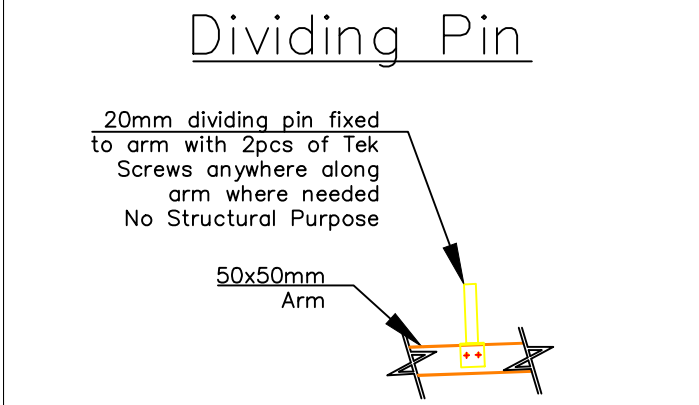

Install Drawings – B120

Free Standing

Column & Base Connection

Arm Connection

Brace Connection

Head Office - Western Australia
 11-13 Colin Jamieson Dr, Welshpool WA 6106
 info@rackmanaustalia.com.au
 1300 722 626

Customer:	Rackman Australia
Date:	
Size:	
View:	Install Instructions – Braced
Drawing#	B120 Extra Light Duty Install

Address: