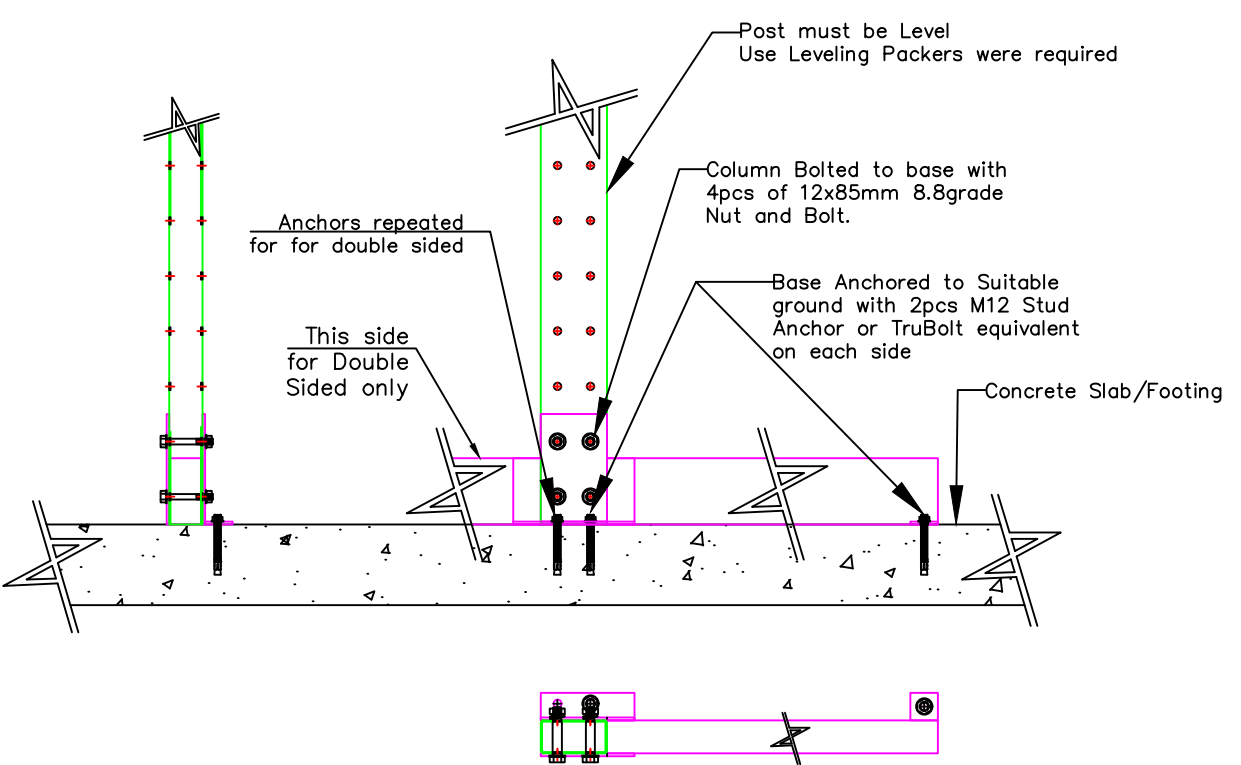

Install Drawings – B120

Free Standing

Column & Base Connection

Arm Connection

Brace Connection

Head Office - Western Australia
 11-13 Colin Jamieson Dr, Welshpool WA 6106
 info@rackmanaustalia.com.au
 1300 722 626

Customer:	Rackman Australia
Date:	
Size:	
View:	Install Instructions – Braced
Drawing#	B120 Extra Light Duty Install

Address: