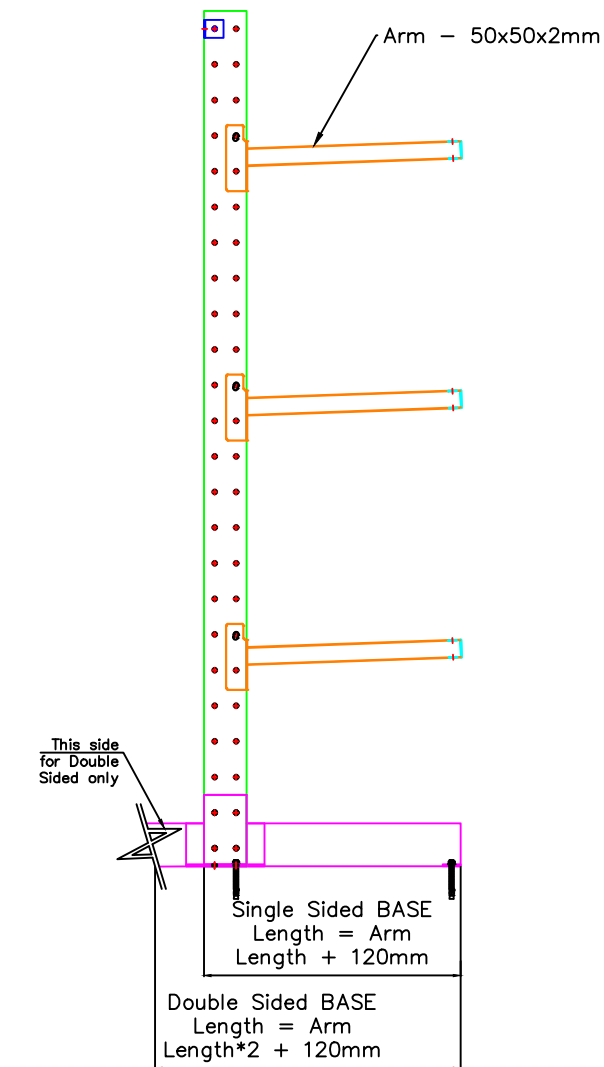

Install Drawings – B120

Free Standing

Column & Base Connection

Arm Connection

Brace Connection

Head Office - Western Australia
 11-13 Colin Jamieson Dr, Welshpool WA 6106
 info@rackmanaustalia.com.au
 1300 722 626

Customer:	Rackman Australia
Date:	
Size:	
View:	Install Instructions – Braced
Drawing#	B120 Extra Light Duty Install

Address: