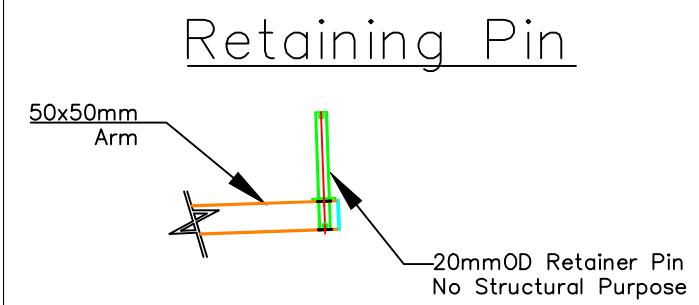

Install Drawings – B120

Free Standing

Column & Base Connection

Arm Connection

Brace Connection

Head Office - Western Australia
 11-13 Colin Jamieson Dr, Welshpool WA 6106
 info@rackmanaustalia.com.au
 1300 722 626

Customer:	Rackman Australia
Date:	
Size:	
View:	Install Instructions – Braced
Drawing#	B120 Extra Light Duty Install

Address: