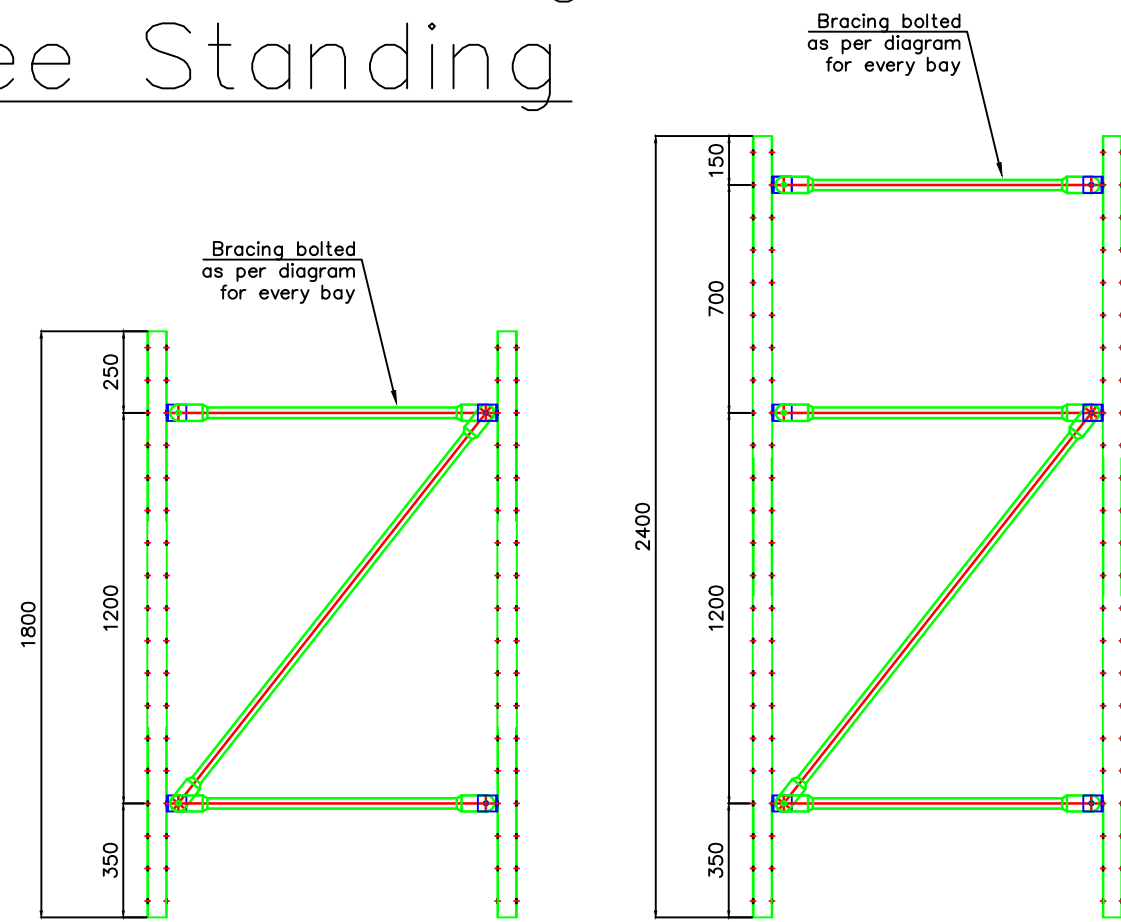

Install Drawings – B120

Free Standing

Column & Base Connection

Arm Connection

Brace Connection

Head Office - Western Australia
 11-13 Colin Jamieson Dr, Welshpool WA 6106
 info@rackmanaustalia.com.au
 1300 722 626

Customer:	Rackman Australia
Date:	
Size:	
View:	Install Instructions – Braced
Drawing#	B120 Extra Light Duty Install

Address: