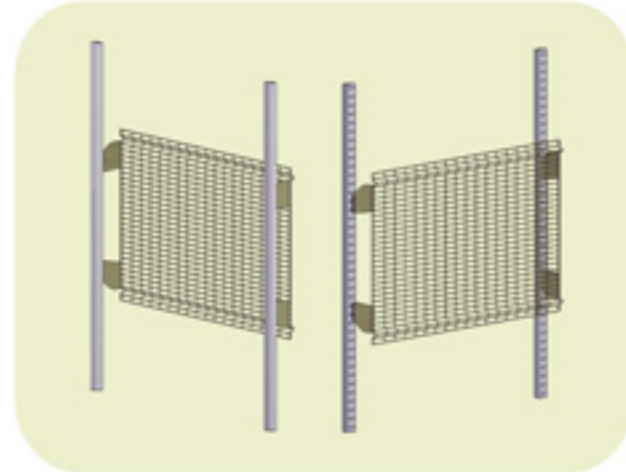

**MonkeyMESH™** provides protection in your:

- Warehouses
- Hardware Stores
- Archive Storage
- Store Rooms

[www.monkeymesh.com.au](http://www.monkeymesh.com.au)

Modular

**MonkeyMESH™** is a modular panel system providing multiple functionalities and flexibility.

Suitable for Any Rack Configurations

**MonkeyMESH™** can suit a multitude of rack configuration.

Durable

**MonkeyMESH™** is made of durable material and suitable for indoor, outdoor or cool room storage use.

Reversible Bracket

**MonkeyMESH™** bracket design is reversible, streamlining installation.

Grip Technology

**MonkeyMESH™** brackets pull away from each other creating a 'positive lock' to the mesh.

Multiple Attachment Points

The mounting slots on the **MonkeyMESH™** brackets can be fitted to any location along the rack upright.

Fully Adjustable

The design of the **MonkeyMESH™** bracket is Fully Adjustable to accommodate either metric or imperial rack sizes.