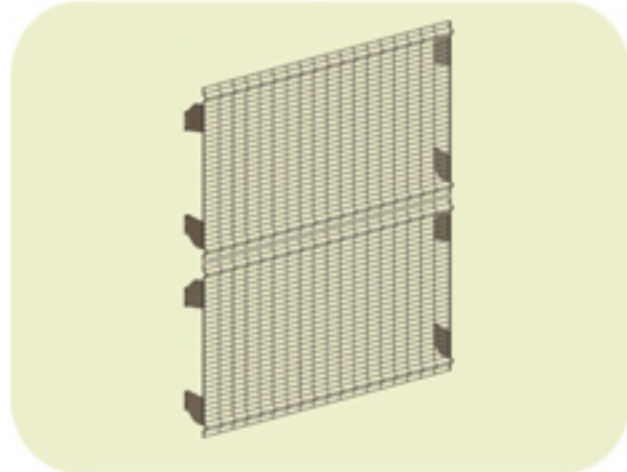

Modular

MonkeyMESH™ is a modular panel system providing multiple functionalities and flexibility.

Suitable for Any Rack Configurations