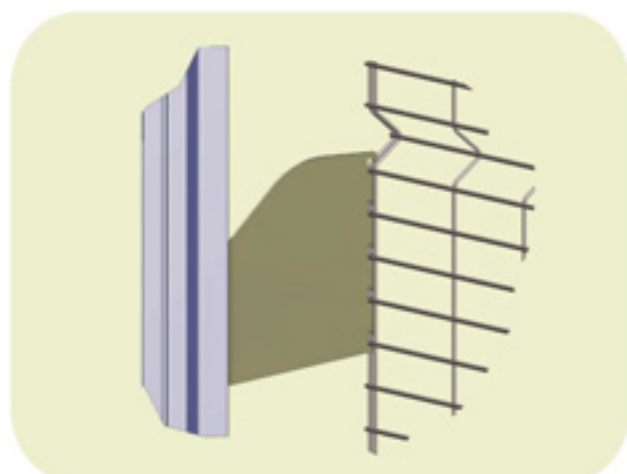

Suitable for Any Rack Configurations

**MonkeyMESH™** can suit a multitude of rack configuration.

Durable

**MonkeyMESH™** is made of durable material and suitable for indoor, outdoor or cool room storage use.

Reversible Bracket

**MonkeyMESH™** bracket design is reversible, streamlining installation.

Grip Technology

**MonkeyMESH™** brackets pull away from each other creating a 'positive lock' to the mesh.

Multiple Attachment Points

The mounting slots on the **MonkeyMESH™** brackets can be fitted to any location along the rack upright.

Fully Adjustable

The design of the **MonkeyMESH™** bracket is Fully Adjustable to accommodate either metric or imperial rack sizes.