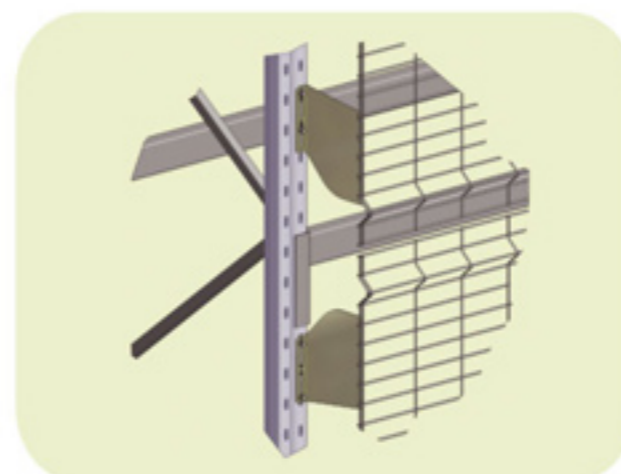

Reversible Bracket

**MonkeyMESH™** bracket design is reversible, streamlining installation.

Grip Technology

**MonkeyMESH™** brackets pull away from each other creating a 'positive lock' to the mesh.

Multiple Attachment Points

The mounting slots on the **MonkeyMESH™** brackets can be fitted to any location along the rack upright.

Fully Adjustable

The design of the **MonkeyMESH™** bracket is Fully Adjustable to accommodate either metric or imperial rack sizes.

Rigidity

The horizontal 3D profile in the **MonkeyMESH™** provides strength and rigidity to the mesh panel.

[www.monkeymesh.com.au](http://www.monkeymesh.com.au)