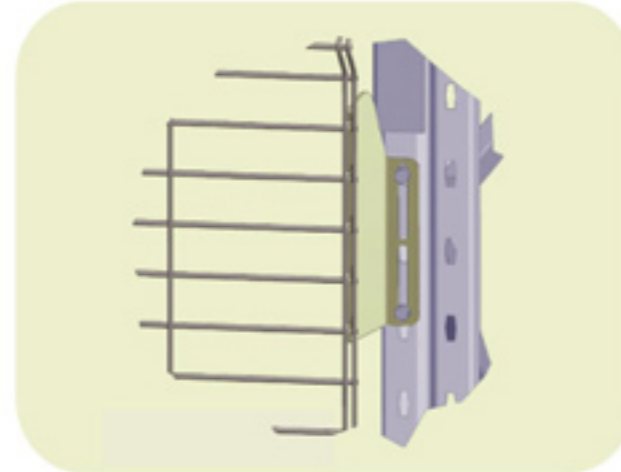

**MonkeyMESH™** provides protection in your:

- Warehouses
- Hardware Stores
- Archive Storage
- Store Rooms

[www.monkeymesh.com.au](http://www.monkeymesh.com.au)

Modular

**MonkeyMESH™** is a modular panel system providing multiple functionalities and flexibility.

Suitable for Any Rack Configurations

**MonkeyMESH™** can suit a multitude of rack configuration.

Durable

**MonkeyMESH™** is made of durable material and suitable for indoor, outdoor or cool room storage use.

Reversible Bracket

**MonkeyMESH™** bracket design is reversible, streamlining installation.

Grip Technology

**MonkeyMESH™** brackets pull away from each other creating a 'positive lock' to the mesh.

Multiple Attachment Points

The mounting slots on the **MonkeyMESH™** brackets can be fitted to any location along the rack upright.

Fully Adjustable

The design of the **MonkeyMESH™** bracket is Fully Adjustable to accommodate either metric or imperial rack sizes.