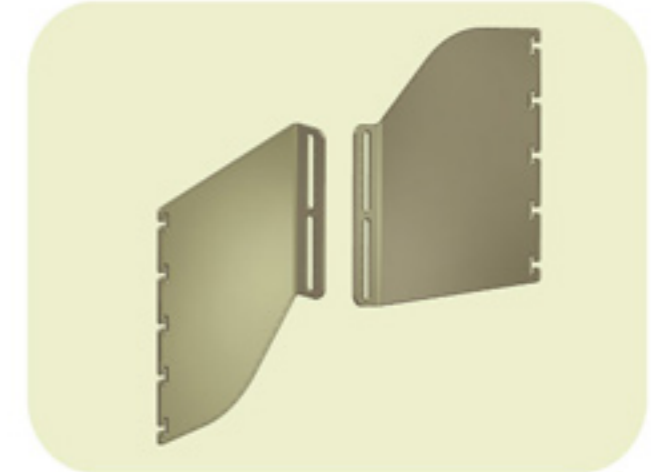

Suitable for Any Rack Configurations

**MonkeyMESH™** can suit a multitude of rack configuration.

Durable

**MonkeyMESH™** is made of durable material and suitable for indoor, outdoor or cool room storage use.

Reversible Bracket

**MonkeyMESH™** bracket design is reversible, streamlining installation.

Grip Technology

**MonkeyMESH™** brackets pull away from each other creating a 'positive lock' to the mesh.

Multiple Attachment Points

The mounting slots on the **MonkeyMESH™** brackets can be fitted to any location along the rack upright.

Fully Adjustable

The design of the **MonkeyMESH™** bracket is Fully Adjustable to accommodate either metric or imperial rack sizes.